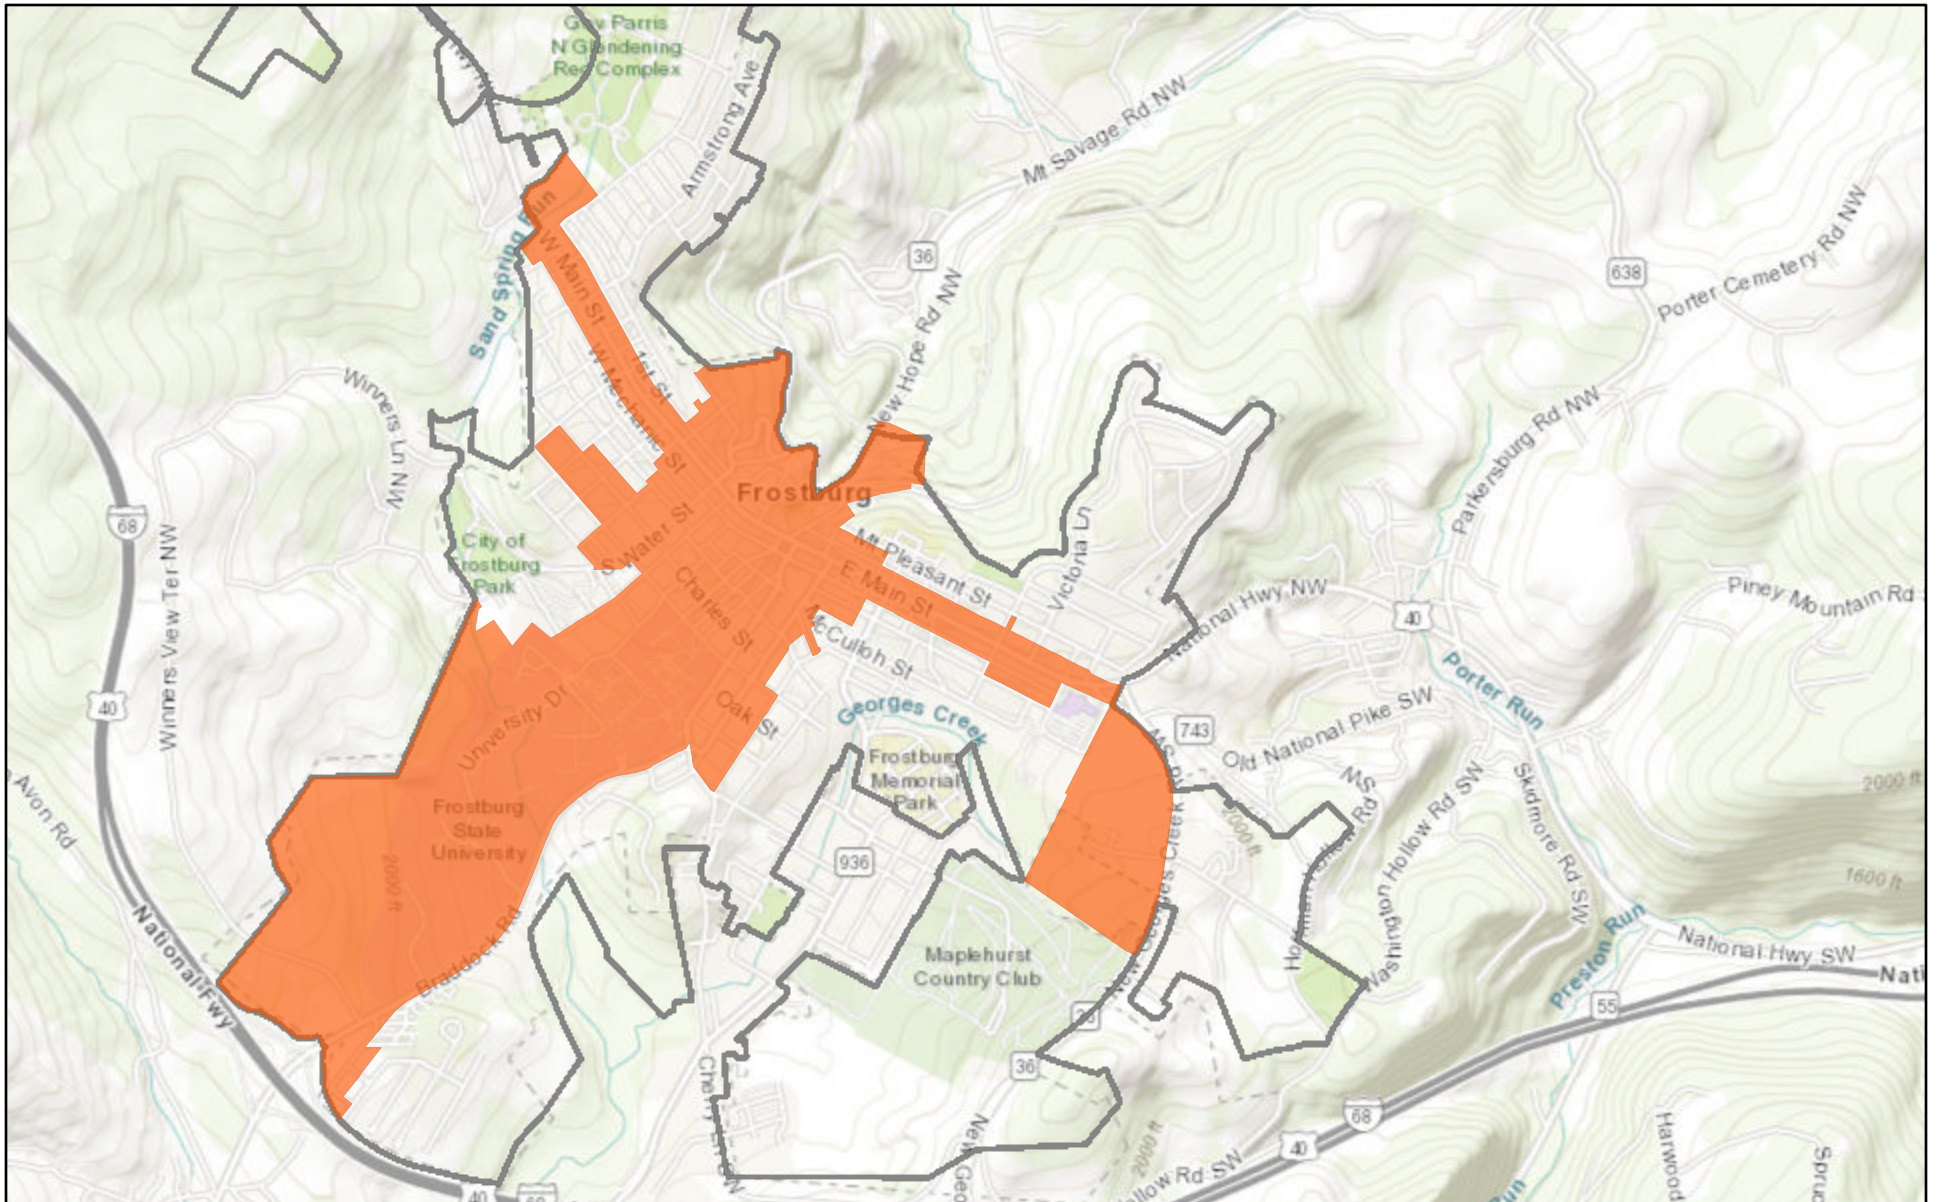

Neighborhood Revitalization Mapper

7/28/2022, 2:57:10 PM

-  Sustainable Communities (DHCD)
-  Municipal Boundaries

MD iMAP, DoIT, MDP, MDOT, MDOT SHA, West Virginia GIS, Esri, HERE, Garmin, GeoTechnologies, Inc., USGS, METI/NASA, EPA, USDA